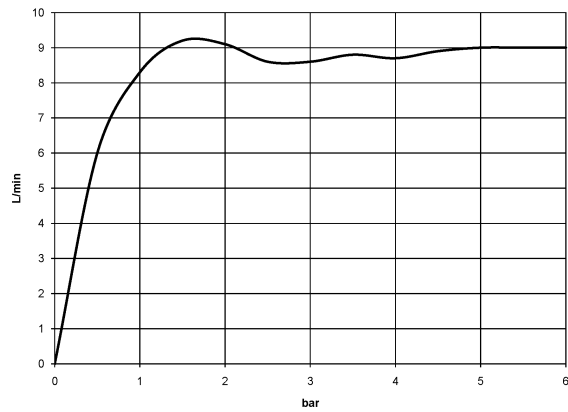

34 459 360

- shower with fixed riser projection 420mm
- rain shower Ø 200 mm
- rain shower with anti-scale system
- max. rainshower flow 14 l/min
- rotary diverter for fixed-riser shower/hand shower
- height of fittings up to rain shower (bottom edge) 985mm
- height of fittings up to top edge of elbow 1160mm
- two-part push-on rosette Ø 65 mm
- rosette for shower holder Ø 65mm
- rosette for wall mounting Ø 60mm
- gauge 150 mm - 13 mm
- metal shower hose 1250mm with integrated anti-twist protection
- 1/2" connection
- Pipe diameter 20 mm
- This product can help a building meet the requirements of Green Building Rating Systems, e.g. LEED®, BREEAM®, DGNB

This article does not include a hand shower!

Intrinsic protection against back flow.

	Durabrand (23kt Gold)	34 459 360-09 0050
	Chrome	34 459 360-00 0050
	Brushed Platinum	34 459 360-06 0050
	Platinum	34 459 360-08 0050
	Brushed Durabrand (23kt Gold)	34 459 360-28 0050
	Brushed Dark Platinum	34 459 360-99 0050

MADISON Showerpipe with shower thermostat without hand shower - Durabronz (23kt Gold)

MADISON

34 459 360
1:10

Flow rate chart

MADISON Showerpipe with shower thermostat without hand shower -
Durabronz (23kt Gold)