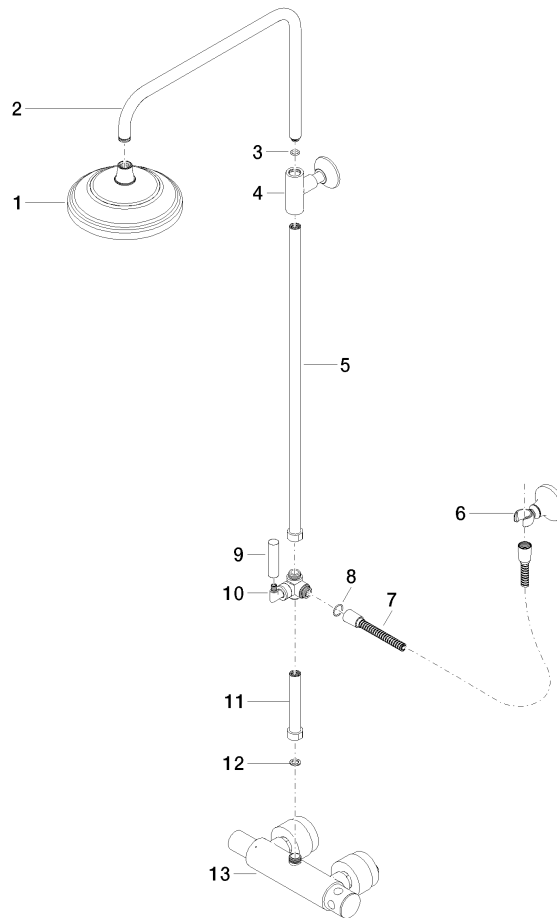

34 459 360

- shower with fixed riser projection 420mm
- rain shower Ø 200 mm
- rain shower with anti-scale system
- max. rainshower flow 14 l/min
- rotary diverter for fixed-riser shower/hand shower
- height of fittings up to rain shower (bottom edge) 985mm
- height of fittings up to top edge of elbow 1160mm
- two-part push-on rosette Ø 65 mm
- rosette for shower holder Ø 65mm
- rosette for wall mounting Ø 60mm
- gauge 150 mm - 13 mm
- metal shower hose 1250mm with integrated anti-twist protection
- 1/2" connection
- Pipe diameter 20 mm
- This product can help a building meet the requirements of Green Building Rating Systems, e.g. LEED®, BREEAM®, DGNB

MADISON Showerpipe with shower thermostat without hand shower - Durabronz (23kt Gold)

MADISON

34 459 360
1:10

Flow rate chart

MADISON Showerpipe with shower thermostat without hand shower -
Durabronz (23kt Gold)

MADISON

34 459 360

Parts for other
finishes can be found
here: [Chrome](#)

MADISON Showerpipe with shower thermostat without hand shower - Durabrace (23kt Gold)

MADISON

34 459 360

Spare parts list

No.	Item Number	Name	Quantity used	Delivery time
1	90 12 05 038 20-09	shower	1	40
2	04 28 22 101 20-09	spout	1	40
3	90 14 10 011 00 90	seal	1	2
4	90 17 11 037 01-09	holder	1	-
Spare part can no longer be ordered, please order the replacement item				
5	90 28 22 104 00-09	pipe	1	-
Spare part can no longer be ordered, please order the replacement item				
6	90 17 09 045 01-09	diverter	1	40
7	09 30 30 064-09	screw	1	40
8	09 18 20 011-09	base	1	40
9	09 28 22 013 90	pipe	1	2
10	11 170 370-09	MADISON Lever insert - Durabrace (23kt Gold)	1	40
11	09 30 30 062-09	screw	1	40
12	09 14 10 122 90	seal	1	2
13	28 104 970-09	Metal shower hose 1/2" x 1/2" x 1250 mm - Durabrace (23kt Gold)	1	40
14	28 050 410-09	holder	1	60
15	90 28 22 103 00-09	pipe	1	-
Spare part can no longer be ordered, please order the replacement item				
16	90 14 20 002 00 90	seal	1	2
17	04 17 01 044 01-09	fitting	1	40