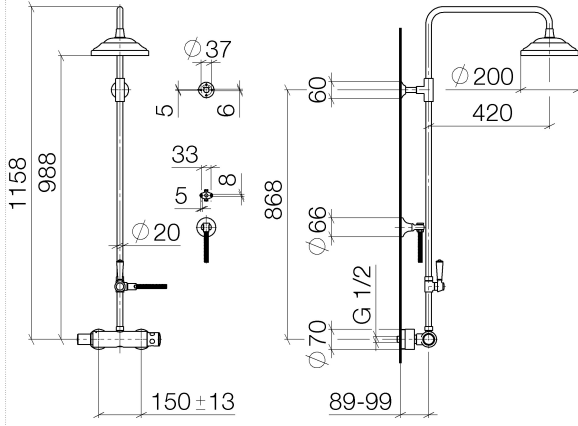

34 459 360

- shower with fixed riser projection 420mm
- rain shower Ø 200 mm
- rain shower with anti-scale system
- max. rainshower flow 14 l/min
- rotary diverter for fixed-riser shower/hand shower
- height of fittings up to rain shower (bottom edge) 985mm
- height of fittings up to top edge of elbow 1160mm
- two-part push-on rosette Ø 65 mm
- rosette for shower holder Ø 65mm
- rosette for wall mounting Ø 60mm
- gauge 150 mm - 13 mm
- metal shower hose 1250mm with integrated anti-twist protection
- 1/2" connection
- Pipe diameter 20 mm
- This product can help a building meet the requirements of Green Building Rating Systems, e.g. LEED®, BREEAM®, DGNB

MADISON Showerpipe with shower thermostat without hand shower - Durabronz (23kt Gold)

MADISON

34 459 360
1:10

Flow rate chart

MADISON Showerpipe with shower thermostat without hand shower -
Durabronz (23kt Gold)

MADISON

34 459 360

Parts for other
finishes can be found
here: [Chrome](#)

MADISON Showerpipe with shower thermostat without hand shower - Durabrace (23kt Gold)

MADISON

34 459 360

Spare parts list

No.	Item Number	Name	Quantity used	Delivery time
1	90 12 05 038 20-09	shower	1	40
2	04 28 22 101 20-09	spout	1	40
3	90 14 10 011 00 90	seal	1	2
4	90 17 11 037 01-09	holder	1	-
Spare part can no longer be ordered, please order the replacement item				
5	90 28 22 104 00-09	pipe	1	-
Spare part can no longer be ordered, please order the replacement item				
6	90 17 09 045 01-09	diverter	1	40
7	09 30 30 064-09	screw	1	40
8	09 18 20 011-09	base	1	40
9	09 28 22 013 90	pipe	1	2
10	11 170 370-09	MADISON Lever insert - Durabrace (23kt Gold)	1	40
11	09 30 30 062-09	screw	1	40
12	09 14 10 122 90	seal	1	2
13	28 104 970-09	Metal shower hose 1/2" x 1/2" x 1250 mm - Durabrace (23kt Gold)	1	40
14	28 050 410-09	holder	1	60
15	90 28 22 103 00-09	pipe	1	-
Spare part can no longer be ordered, please order the replacement item				
16	90 14 20 002 00 90	seal	1	2
17	04 17 01 044 01-09	fitting	1	40